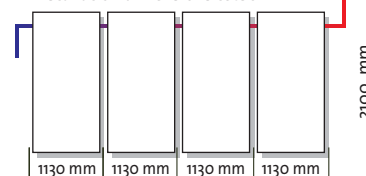

Installation dimensions tecSol