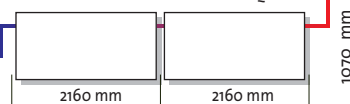

Installation dimensions tecSol-Q