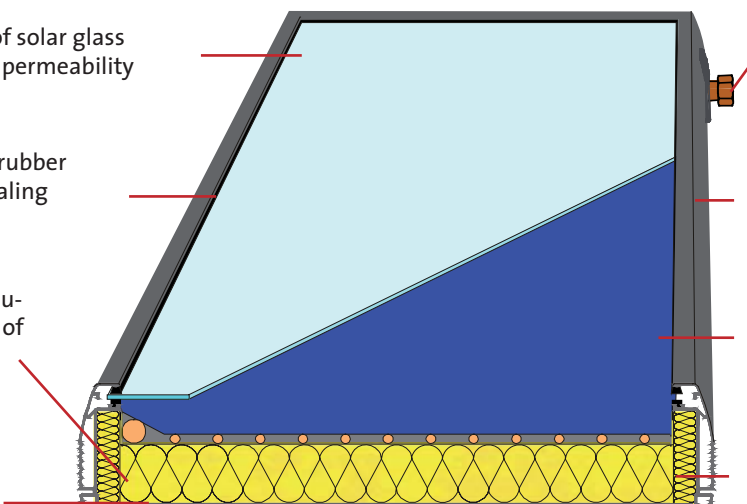

## tecSol DESIGN SOLAR PANEL

tecSol combines best design with maximum functionality. Suitable for roof or free-standing installation, the panel is available in a standard format of 2,25 m<sup>2</sup>. tecSol can be extended at will and is dispensable in vertical and horizontal version.

Hardened, hail-proof solar glass with high radiation permeability

High quality EPDM rubber seal with several sealing levels

50 mm rear wall insulation for high level of efficiency

Rear wall made of aluminium sheet